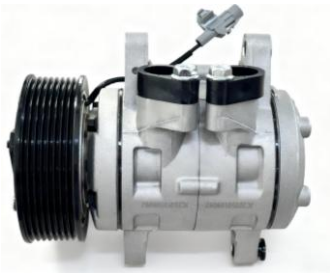

Compatible Vehicle Models	Foton Time	Compatible Vehicle Models		Compatible Vehicle Models	
Part Number	FS1122	Part Number		Part Number	
Pulley Parameters	8PK/Φ110	Pulley Parameters		Pulley Parameters	
Coil Voltage	12V	Coil Voltage		Coil Voltage	

Compatible Vehicle Models		Compatible Vehicle Models		Compatible Vehicle Models	
Part Number		Part Number		Part Number	
Pulley Parameters		Pulley Parameters		Pulley Parameters	
Coil Voltage		Coil Voltage		Coil Voltage	

Compatible Vehicle Models		Compatible Vehicle Models		Compatible Vehicle Models	
Part Number		Part Number		Part Number	
Pulley Parameters		Pulley Parameters		Pulley Parameters	
Coil Voltage		Coil Voltage		Coil Voltage