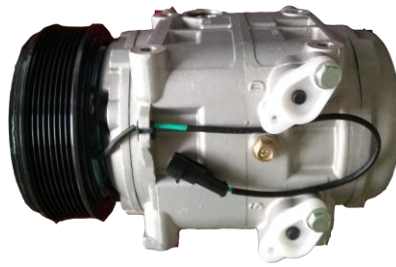

FD32 Series

Compatible Vehicle Models	DKS32 Double A	Compatible Vehicle Models	DKS32 8PK	Compatible Vehicle Models	DKS32 6PK
Part Number	FD3210	Part Number	FD3211	Part Number	FD3212
Pulley Parameters	Double A/φ158	Pulley Parameters	8PK/ φ 147	Pulley Parameters	6PK/ φ 147
Coil Voltage	12V	Coil Voltage	12V	Coil Voltage	12V
Compatible Vehicle Models	DKS32 Rear Output	Compatible Vehicle Models		Compatible Vehicle Models	
Part Number	FD3213	Part Number		Part Number	
Pulley Parameters	Single B/φ158	Pulley Parameters		Pulley Parameters	
Coil Voltage	24V	Coil Voltage		Coil Voltage	
Compatible Vehicle Models		Compatible Vehicle Models		Compatible Vehicle Models	
Part Number		Part Number		Part Number	
Pulley Parameters		Pulley Parameters		Pulley Parameters	
Coil Voltage		Coil Voltage		Coil Voltage